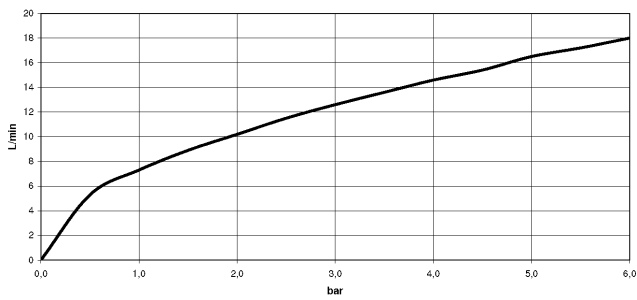

**Required miscellaneous**

	<b>Concealed wall mounting -</b> •max. recess depth 103 mm •min. recess depth 78 mm	35 003 970 90
---	---	---------------

**Concealed single-lever mixer with cover plate with integrated shower connection - Chrome**

TARA

36 045 660  
mm [inches]

**Flow rate chart**

**Certificates**

Belgaqua\_21-025- 27\_1. LGA\_29569. WRAS\_2101023.

36 045 660