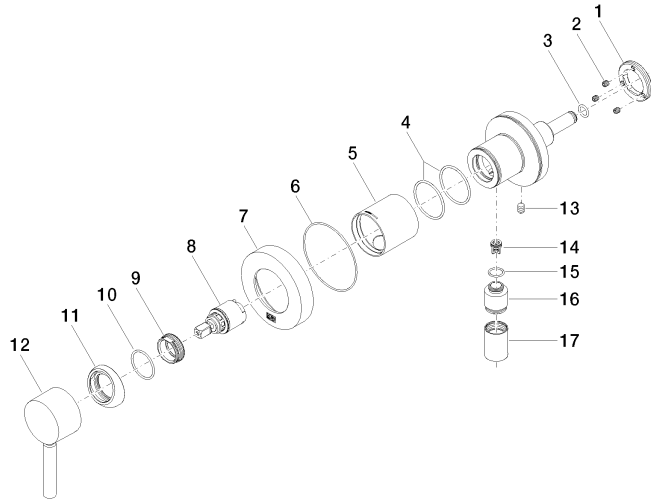

**Concealed single-lever mixer with cover plate with integrated shower connection - Chrome**

TARA

36 045 660

- cover plate Ø 78 mm
- Intrinsic protection against back flow.**
- Article cannot be extended, please check the depth of the installation location!**
- Intrinsic protection against back flow.
- Article cannot be extended, please check the depth of the installation location!

**Required miscellaneous**

	<b>Concealed wall mounting -</b> •max. recess depth 103 mm •min. recess depth 78 mm	35 003 970 90
---	---	---------------

**Concealed single-lever mixer with cover plate with integrated shower connection - Chrome**

TARA

36 045 660  
mm [inches]

**Flow rate chart**

**Certificates**

Belgaqua\_21-025- 27\_1. LGA\_29569. WRAS\_2101023.

36 045 660

### Spare parts list

No.	Item Number	Name	Quantity used	Delivery time
1	09 24 77 002 90	nut	1	2
2	90 31 11 030 00 90	pin	3	2
3	09 14 10 139 90	seal	1	2
4	09 14 10 111 90	seal	2	2
5	09 18 40 215-00	sleeve	1	10
6	09 14 10 518 90	seal	1	60
7	09 27 66 000-00	rosette	1	10
8	90 15 05 044 00 90	cartridge	1	2
9	09 24 04 266 90	nut	1	2
10	09 14 10 120 90	seal	1	2
11	09 28 30 041-00	cover	1	10
12	90 20 66 006 00-00	handle	1	10
13	09 31 11 144 90	pin	1	2
14	09 23 01 131 90	back-flow preventer	1	2
15	09 14 10 213 90	seal	1	2
16	09 24 03 281-00	nipple	1	10
17	90 21 02 069 00-00	cover	1	10