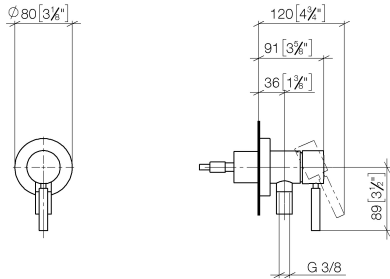

**Concealed single-lever mixer with cover plate with integrated shower connection - Chrome**

TARA

36 045 660

- cover plate Ø 78 mm
- Intrinsic protection against back flow.**
- Article cannot be extended, please check the depth of the installation location!**
- Intrinsic protection against back flow.
- Article cannot be extended, please check the depth of the installation location!

**Required miscellaneous**

	<b>Concealed wall mounting -</b> •max. recess depth 103 mm •min. recess depth 78 mm	35 003 970 90
---	---	---------------

**Concealed single-lever mixer with cover plate with integrated shower connection - Chrome**

TARA

36 045 660  
mm [inches]

**Flow rate chart**

**Certificates**

Belgaqua\_21-025- 27\_1. LGA\_29569. WRAS\_2101023.

36 045 660

### Spare parts list

No.	Item Number	Name	Quantity used	Delivery time
1	09 24 77 002 90	nut	1	2
2	90 31 11 030 00 90	pin	3	2
3	09 14 10 139 90	seal	1	2
4	09 14 10 111 90	seal	2	2
5	09 18 40 215-00	sleeve	1	10
6	09 14 10 518 90	seal	1	60
7	09 27 66 000-00	rosette	1	10
8	90 15 05 044 00 90	cartridge	1	2
9	09 24 04 266 90	nut	1	2
10	09 14 10 120 90	seal	1	2
11	09 28 30 041-00	cover	1	10
12	90 20 66 006 00-00	handle	1	10
13	09 31 11 144 90	pin	1	2
14	09 23 01 131 90	back-flow preventer	1	2
15	09 14 10 213 90	seal	1	2
16	09 24 03 281-00	nipple	1	10
17	90 21 02 069 00-00	cover	1	10